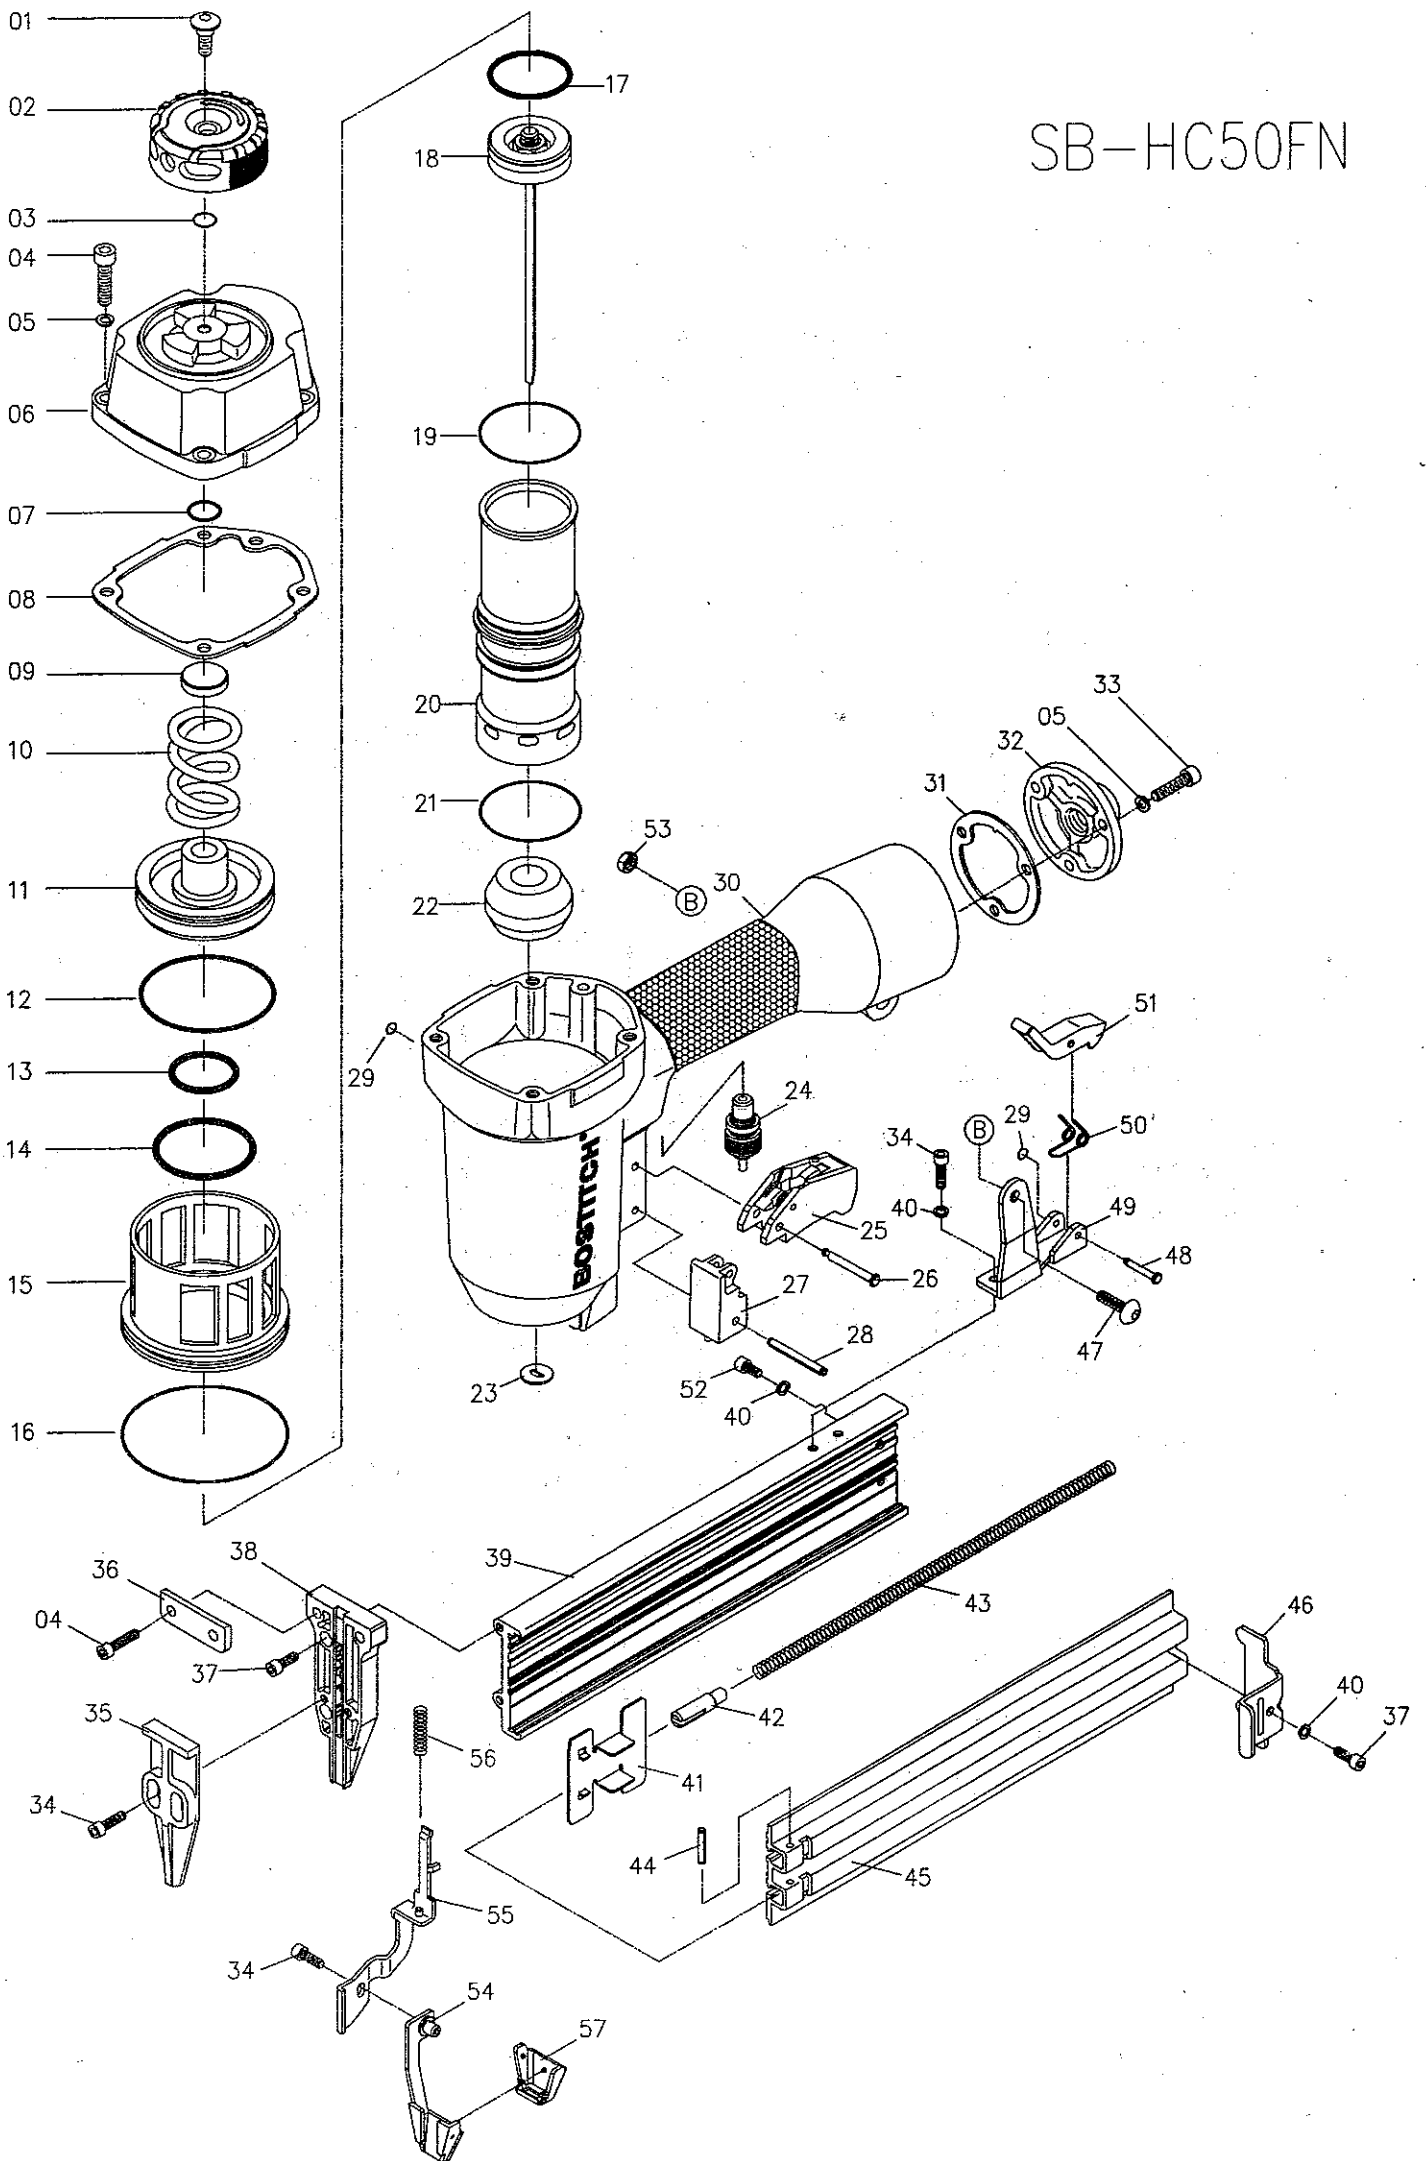

# SB-HC50FN

## BOSTITCH

SB-HC50FN		Parts List		REV:2004/09	
Item	PART#	DESCRIPTION	Item	PART#	DESCRIPTION
1	OA513111	Shoulder Screw	31	OA365111	Packing
2	P1370001500	Exhaust Cover	32	OA3611D1	End Cap
3	S06P000900	O-Ring	33	1A105201	Hex.Soc.Hd.Bolt
4	1A105251	Hex. Soc. Hd. Bolt	34	S0110412100	Hex. Soc. Hd. Bolt
5	1D105	Spring Washer	35	P0520001901	Driver Guide Cover A
6	PB1131D1	Deflector	36	P1675100301	Driver Guide Cover B
7	1FP0018	O-Ring	37	S0110416100	Hex. Soc. Hd. Bolt
8	PA115111	Packing	38	P1670000401	Driver Guide
9	PB1021W1	Seal	39	P0550000805	Magazine A
10	PB1041S1	Spring	40	1D104	Spring Washer
11	PA1051W1	Hd. Valve Piston	41	P0525202462	Pusher
12	1FZ0006	O-Ring	42	P0142002400	Roller
13	1FP2025	O-Ring	43	P0595203162	Spring
14	1FP2038	O-Ring	44	S0803012000	Spring Pin
15	PA1091E1	Collar	45	P0550000605	Magazine B
16	S06A014100	O-Ring	46	P0365102101	Rear Plate
17	1FP0032	O-Ring	47	S1210518100	Button Hd. Soc. Screw
18	G0215500	Driver Unit	48	P0215201362	Click Lever Pin
19	1FA0130	O-Ring	49	P1675100501	Tail Hanger
20	P1632000700	Cylinder	50	P0215201562	Spring
21	1FP0042	O-Ring	51	P0215101601	Click Lever
22	PA1111O1	Bumper	52	1A104081	Hex. Soc. Hd. Bolt
23	P1675200262	Joint Guide	53	1D105	Nylon Lock Nut
24	PB205BA1	Trigger Valve Unit	54	G4500200	Safety A Unit
25	PB2081A1	Trigger Unit	55	G3801562	Safety B Unit
26	JA2071W1	Stepped Pin	56	PB5211S1	Spring
27	PB5141E1	Safety Guide	57	P1670001032	Safety Sleeve
28	1H03022	Spring Pin			
29	1FA0103	O-Ring			
30	PA3301A1	Frame			